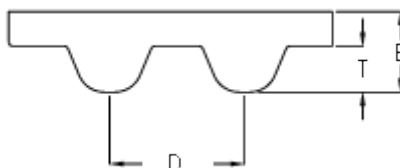

Data Sheet

Article number: 602932750288

Description: Gates timing belt POWERGRIP®
GTX 1216 8MX 50

Measures

D (Pitch)	= 8
Height B mm	= 5.6
Height T mm	= 3.4
Length	= 1216
Number of teeth	= 152
Type	= 1216 8MX 50
Width	= 50